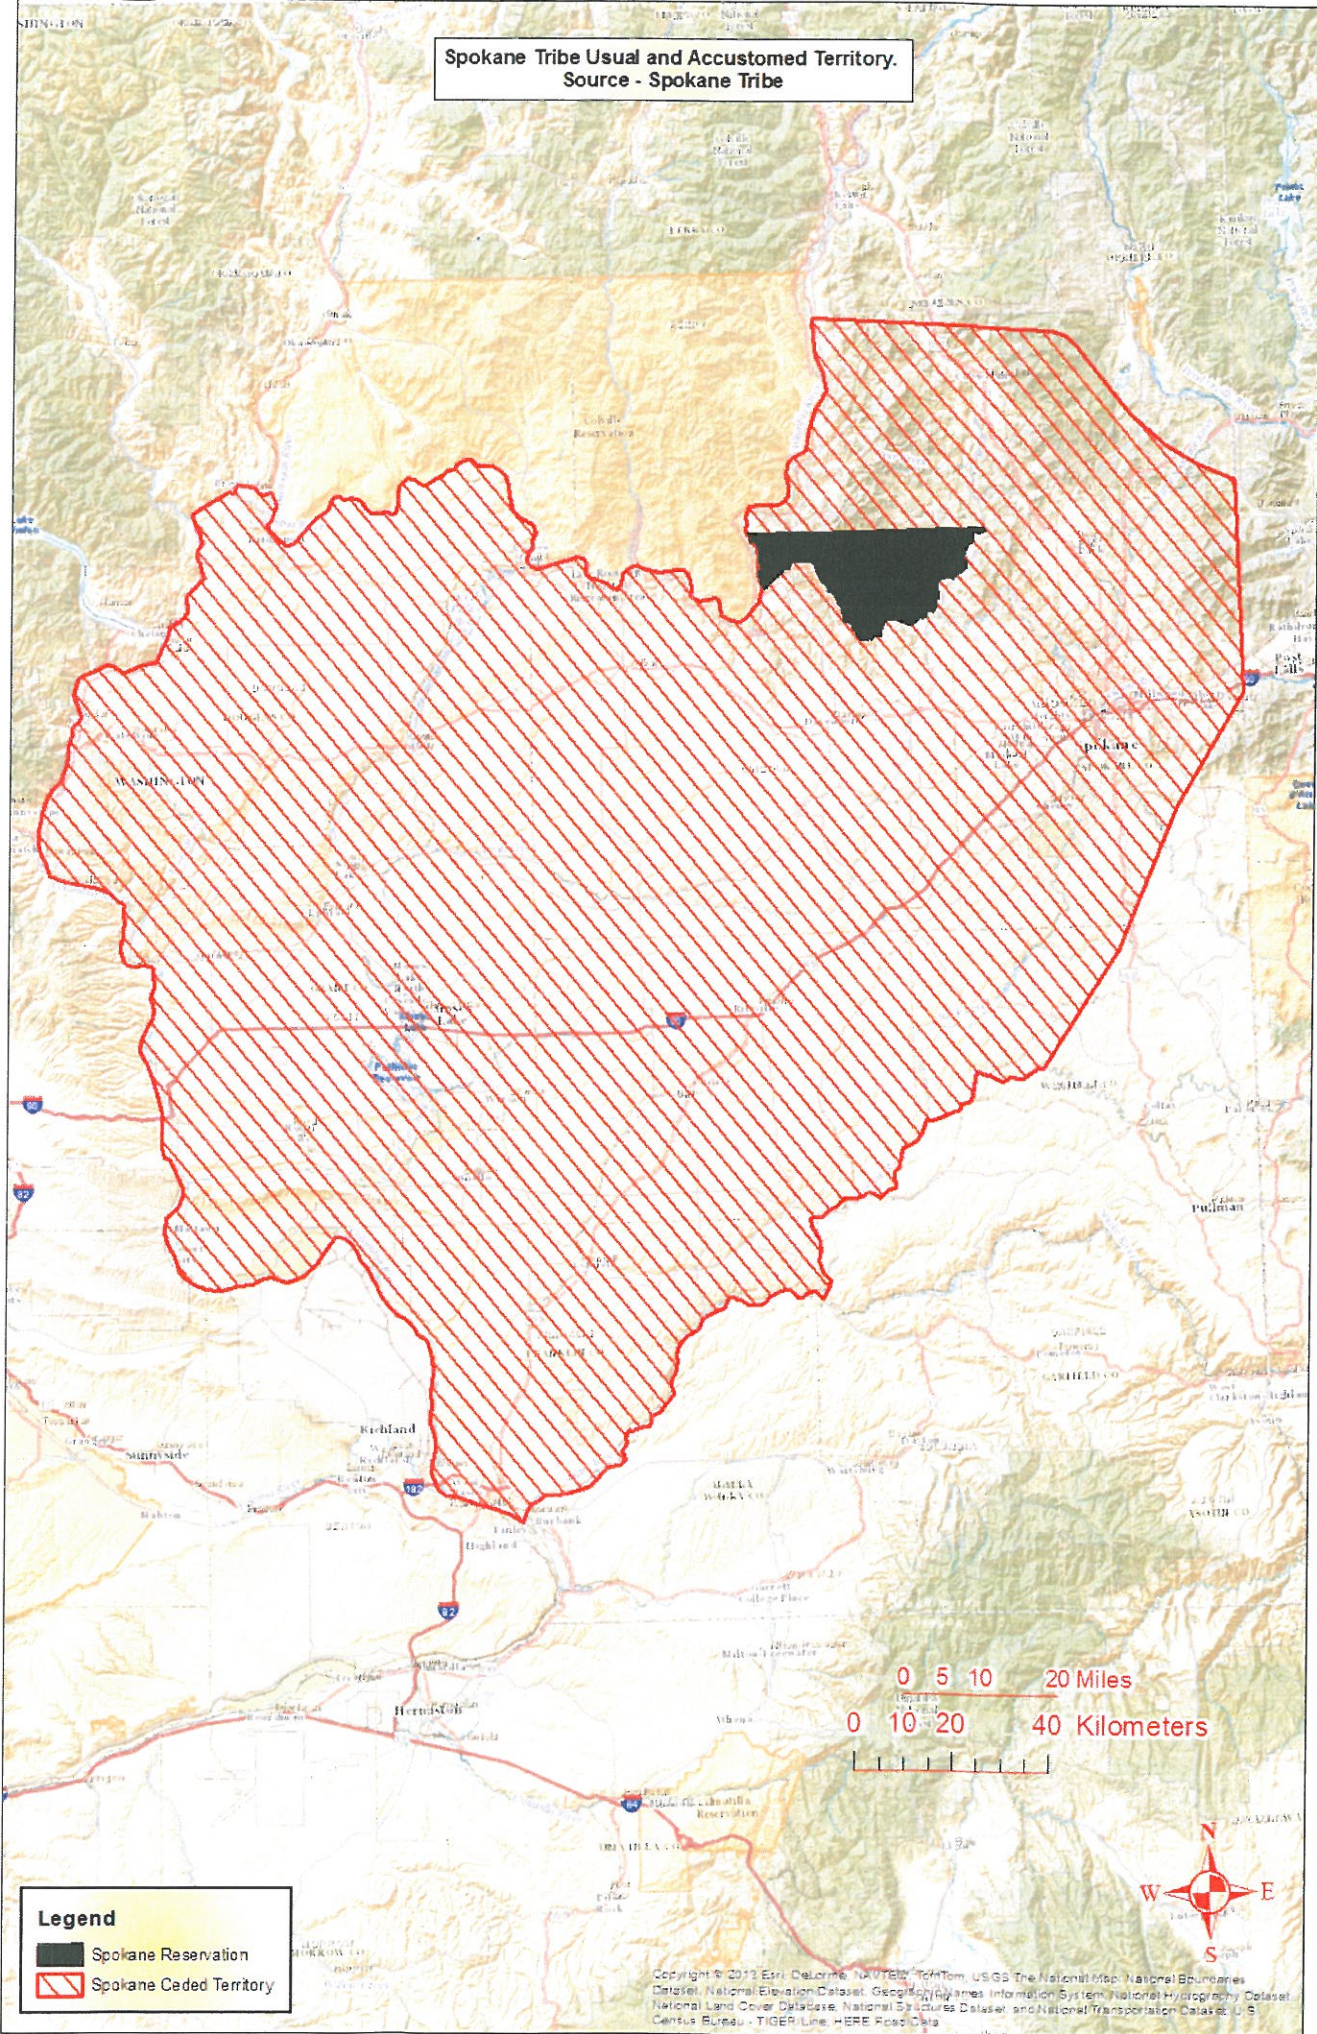

Spokane Tribe Usual and Accustomed Territory.
Source - Spokane Tribe

Legend
■ Spokane Reservation
▨ Spokane Ceded Territory

0 5 10 20 Miles
0 10 20 40 Kilometers